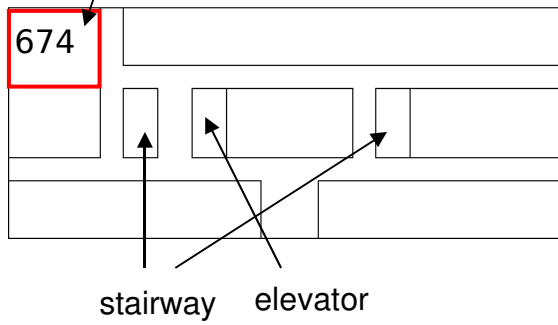

1F

Reserved for COSMOS: 15 - 18 June.

Sekijuji-Byoin-mae Station

6F

4F

Reserved for COSMOS:  
 15 June 15:00-18:00,  
 16 June 15:00-19:00, and  
 17 June 14:00-17:00.