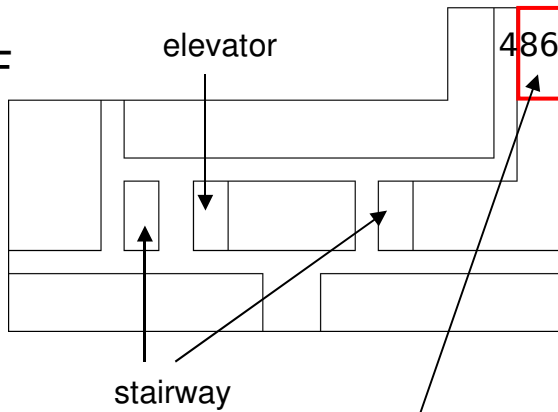

1F

Reserved for COSMOS: 15 - 18 June.

Sekijuji-Byoin-mae Station

6F

4F

Reserved for COSMOS:  
 15 June 15:00-18:00,  
 16 June 15:00-19:00, and  
 17 June 14:00-17:00.