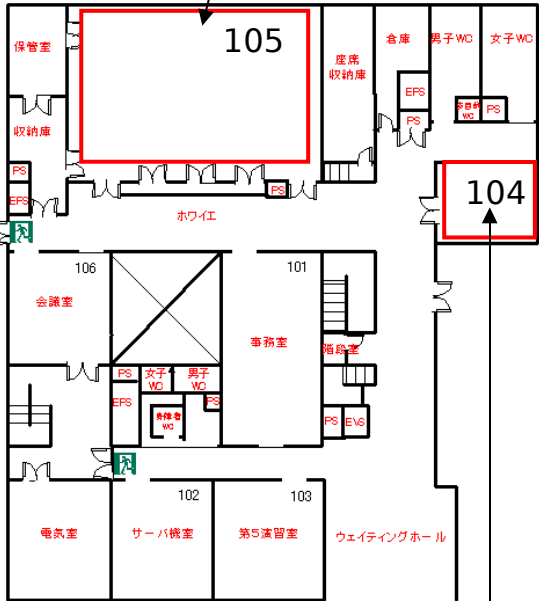

# Ehime Univ. Johoku Campus Map

Science Research Building 1

Registration: 14 June 17:00-19:00  
 Reserved for COSMOS: 15 - 18 June  
 Internet room (w/ wireless LAN).

Center for Information Technology

Conference room: 15 - 18 June  
 Registration: 15 - 18 June  
 This room is equipped with LAN ports.  
 Please bring a LAN cable.

1F

Reserved for COSMOS: 15 - 18 June.

Sekijuji-Byoin-mae Station

6F

4F

Reserved for COSMOS:  
 15 June 15:00-18:00,  
 16 June 15:00-19:00, and  
 17 June 14:00-17:00.