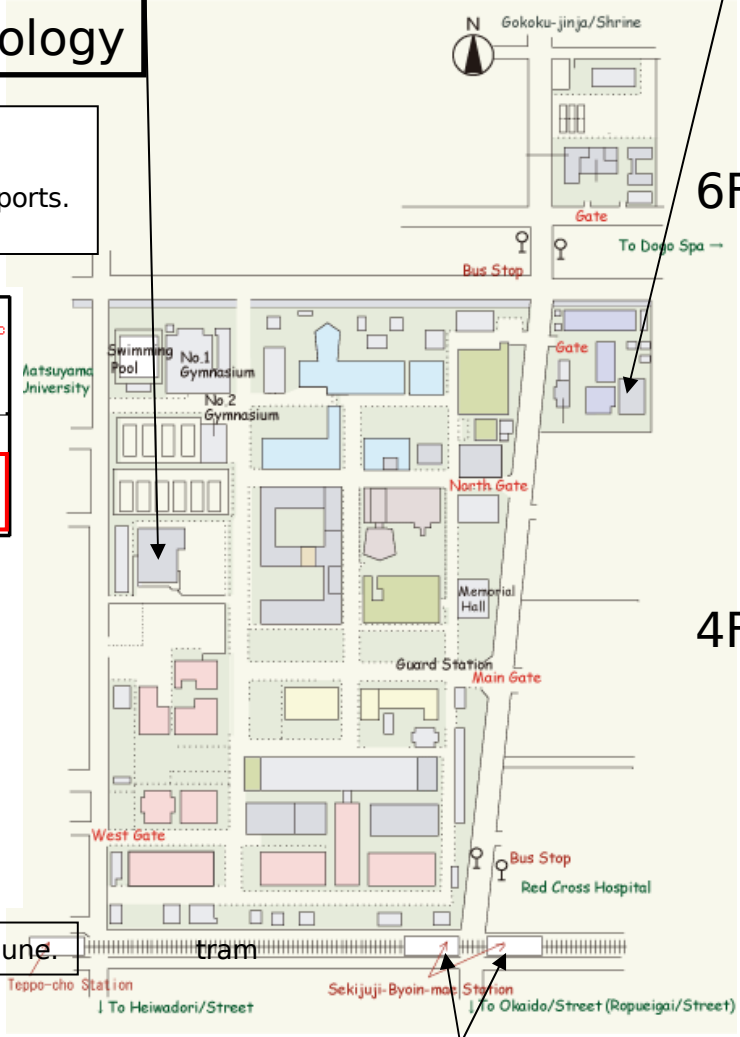

# Ehime Univ. Johoku Campus Map

Science Research Building 1

Registration: 14 June 17:00-19:00  
 Reserved for COSMOS: 15 - 18 June  
 Internet room (w/ wireless LAN).

Center for Information Technology

Conference room: 15 - 18 June  
 Registration: 15 - 18 June  
 This room is equipped with LAN ports.  
 Please bring a LAN cable.

1F

Reserved for COSMOS: 15 - 18 June.

Sekijuji-Byoin-mae Station

6F

4F

Reserved for COSMOS:  
 15 June 15:00-18:00,  
 16 June 15:00-19:00, and  
 17 June 14:00-17:00.